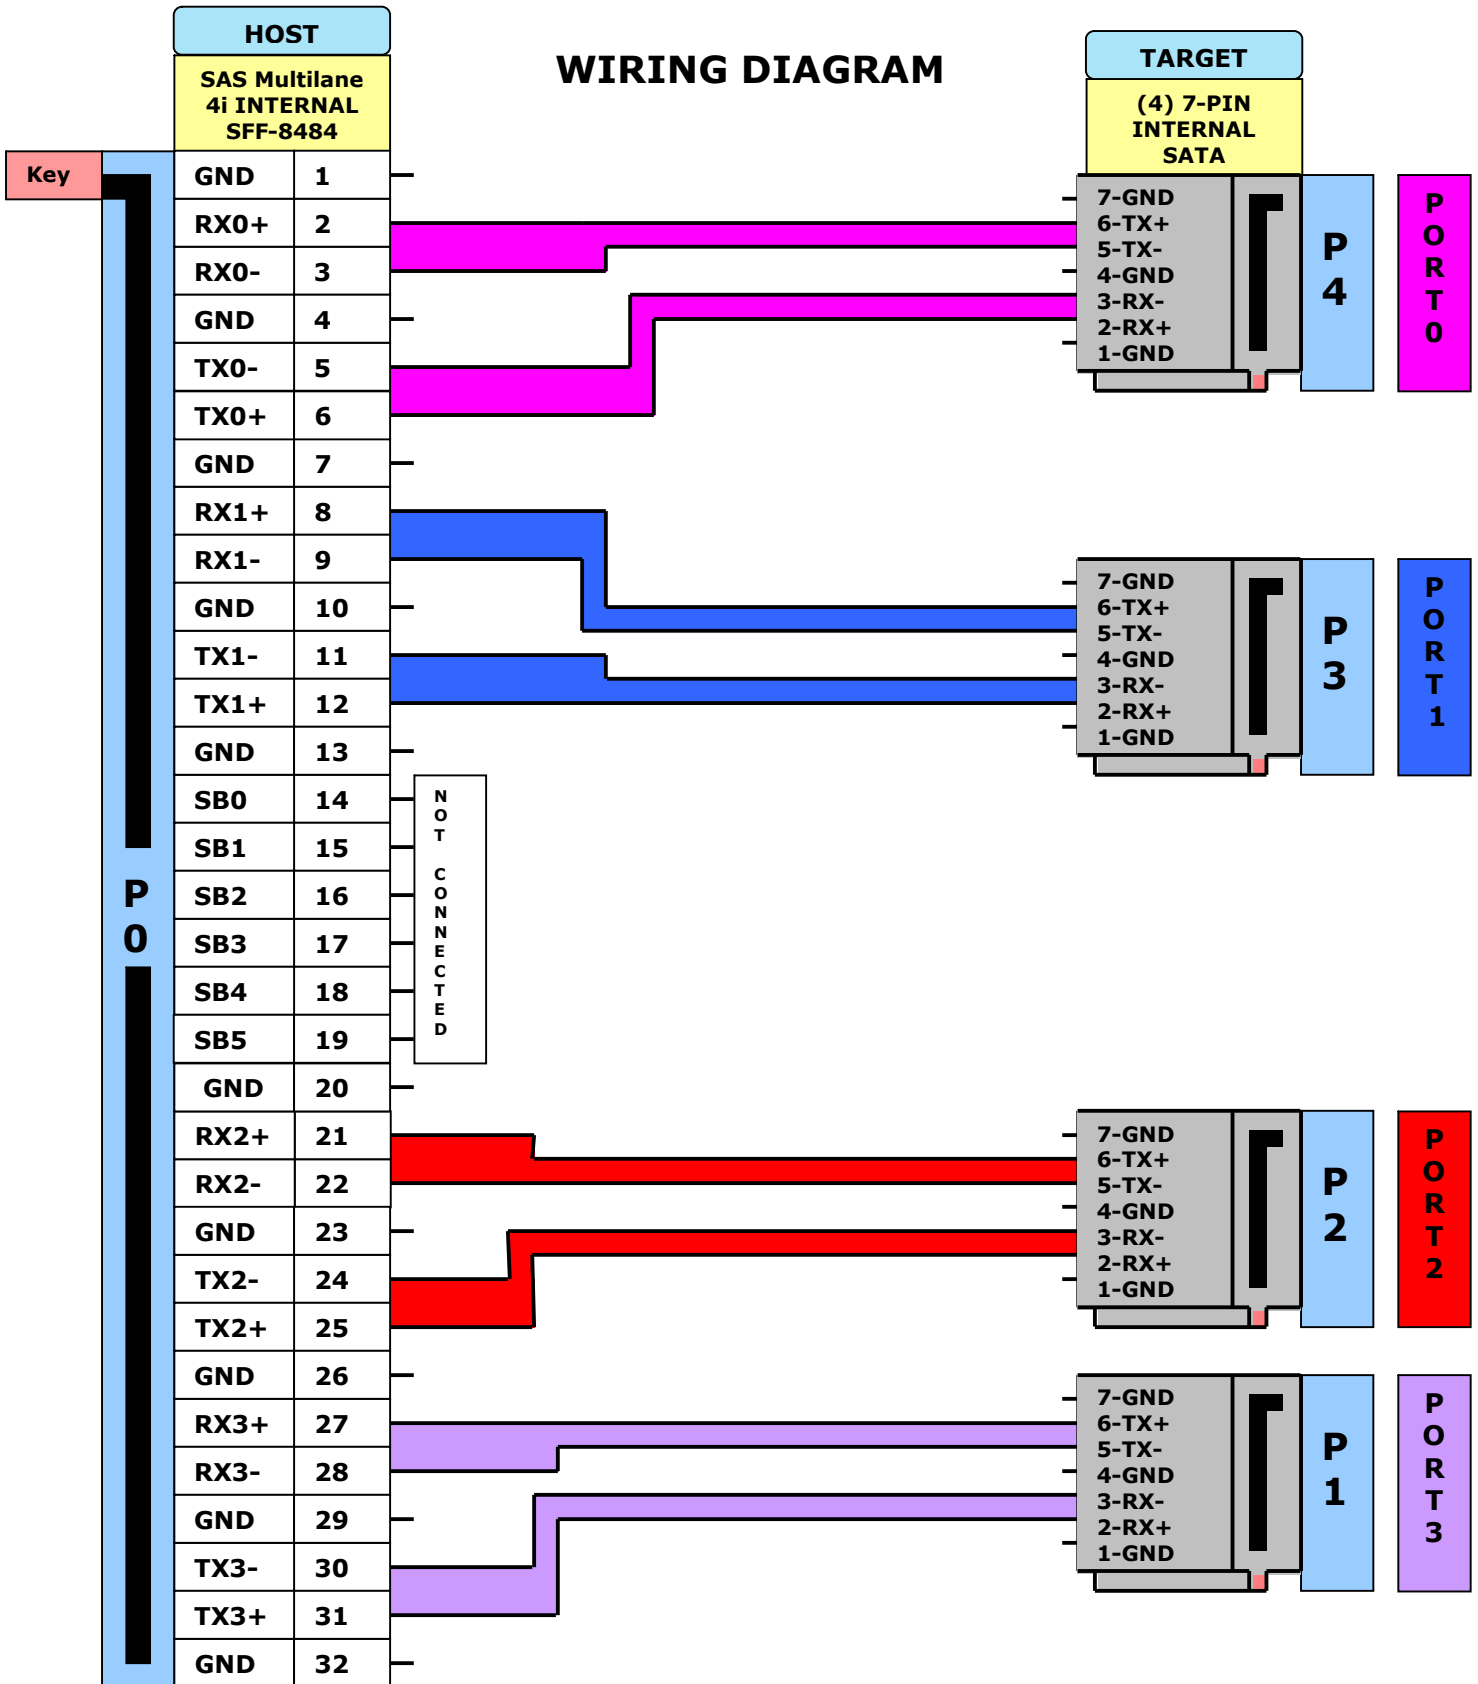

REV	Date:	Revision	ECO
A	11/01/06	Released	N/A

WIRING DIAGRAM

Notes:
SFF-8484 to SATA

Description: Cable, Host Based SAS Internal Multilane 4i TO Target Based (4) 7-Pin SATA w/Sidebands

.xx=±0.13mm
.x =± 0.25mm

Drawing No.
SAS -847P/xm

Sheet No.
2 of 2

Rev.
A