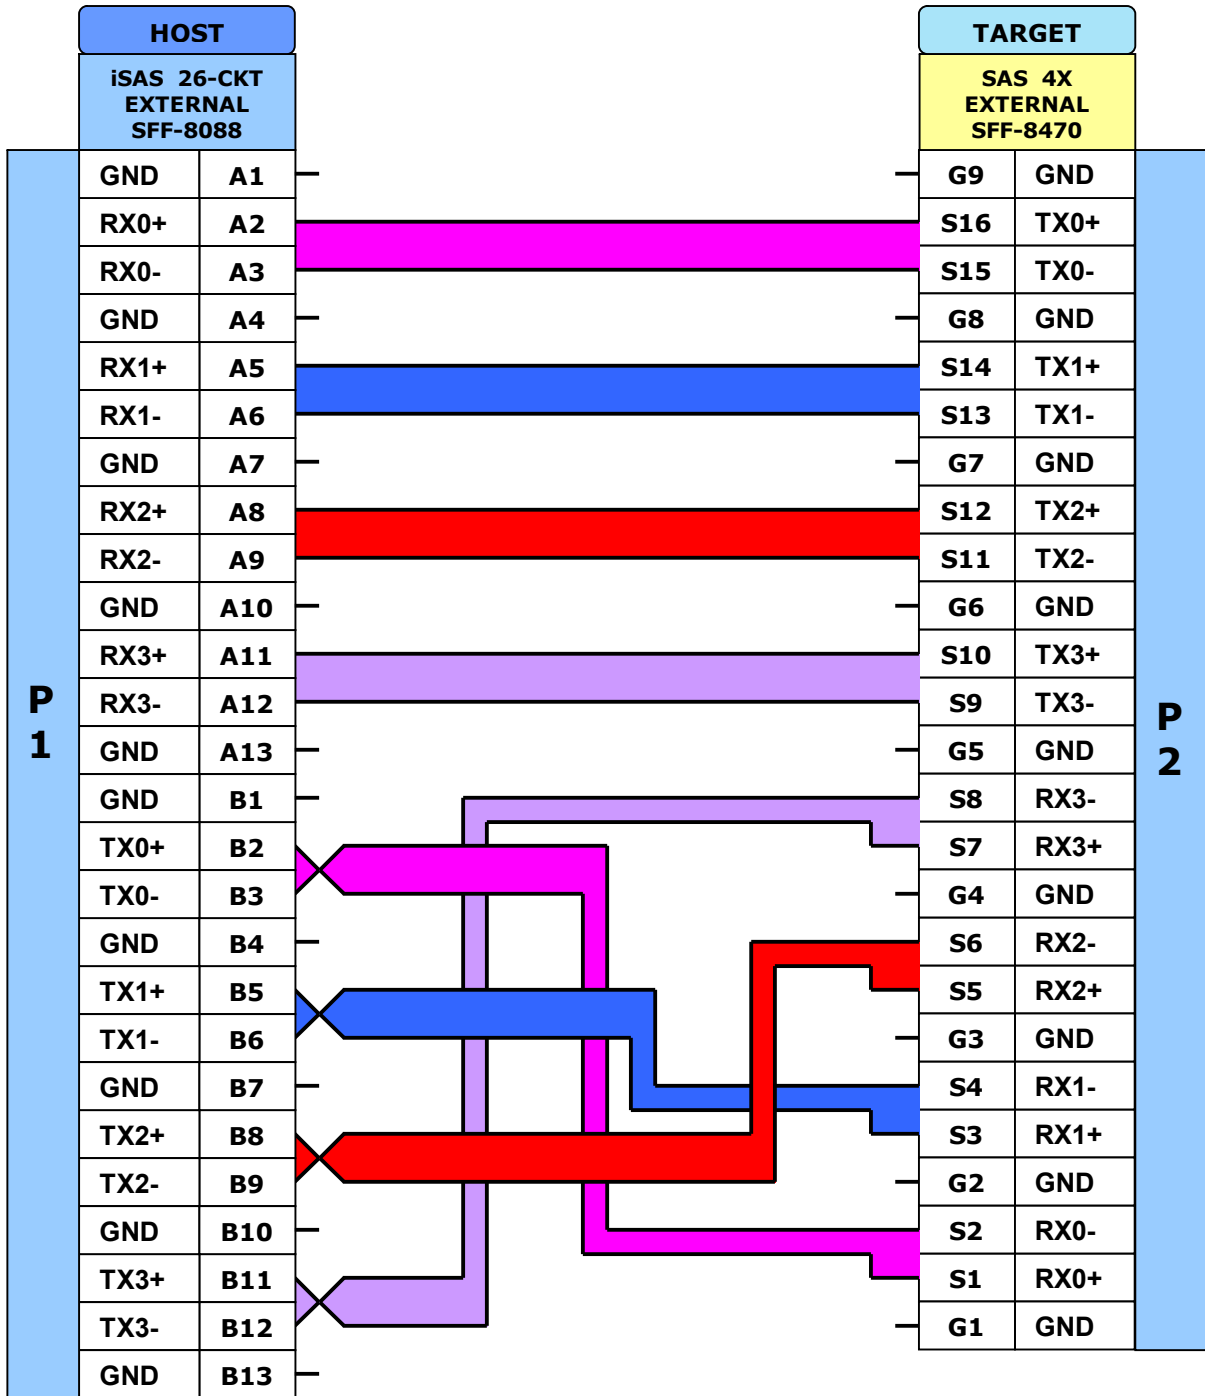

Rev	Date	Revision	ECO
A	11/20/06	Released	N/A

**Description: Cable, Host Based External 26-CKT Mini-SAS, Universal Key, TO Target Based SAS External 4X (SFF-8088 to SFF-8470)**

.xx=±0.13mm  
.x =± 0.25mm

Drawing No.  
**iSAS-8870-U/xm**

Sheet No.  
2 of 2

Rev.  
A