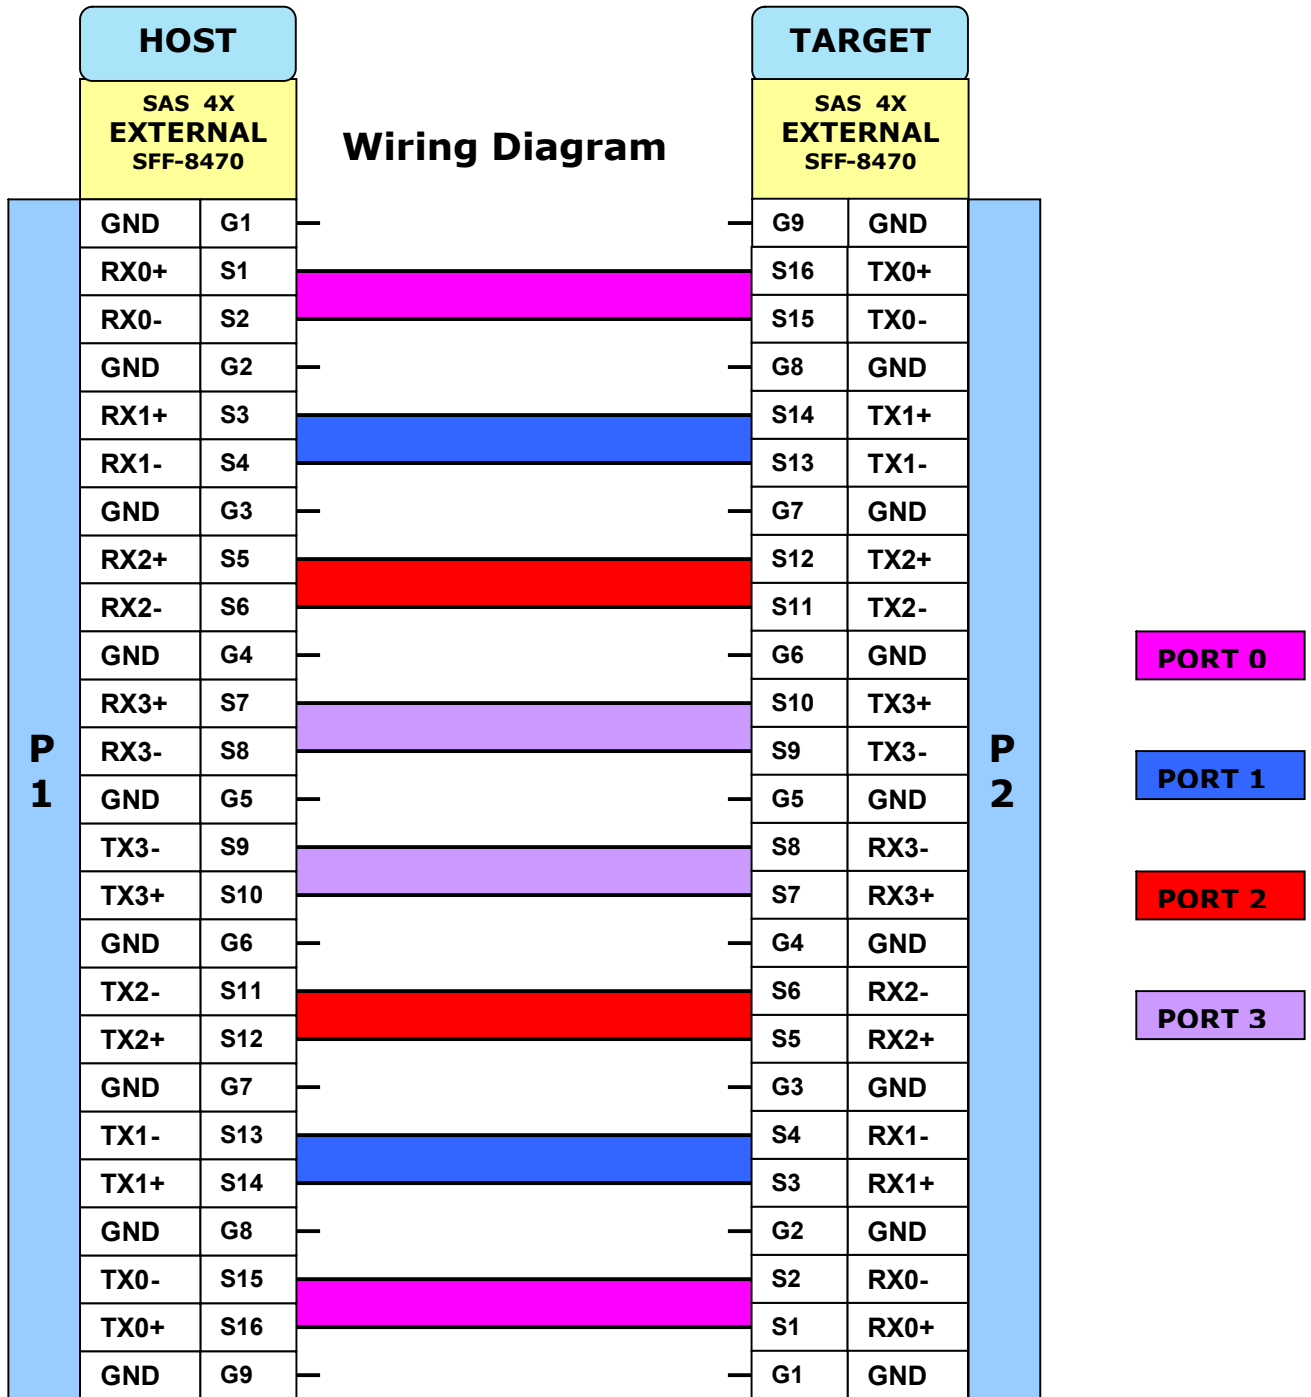

Date:	Revision	ECO
11/01/06	Released	N/A

	Description: Cable, Symmetrical, SAS External 4X, T O SAS External 4X (SFF-8470)		
	.xx=±0.13mm .x =± 0.25mm	Drawing No. SAS-7070/xm	Sheet No. 2 of 2