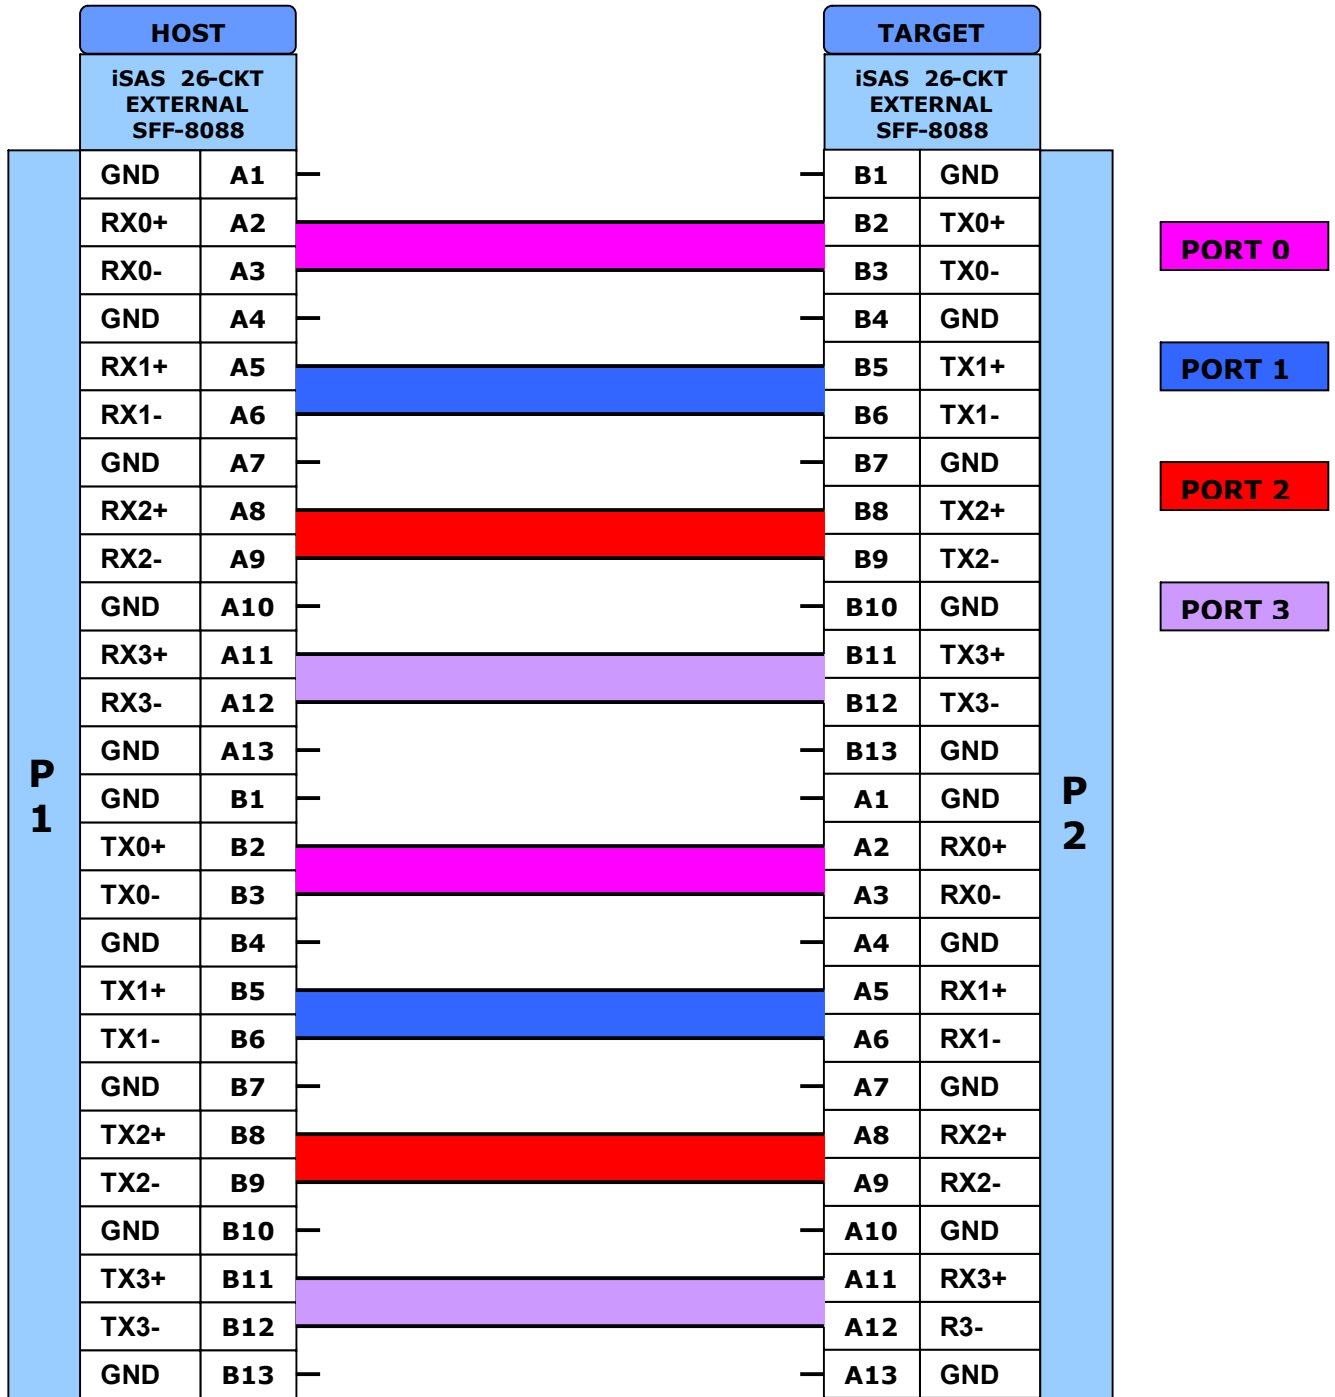

Rev	Date	Revision	ECO
A	11/17	Released	N/A

Notes:

	Description: Cable, Symmetric, Host Based External 26-CKT Mini-SAS, TO Target Based External 26-CKT Mini-SAS, Universal Key (SFF-8088 Symmetric)		
	.xx=±0.13mm .x =± 0.25mm	Drawing No. iSAS-8888-U/xm	Sheet No. 2 of 2