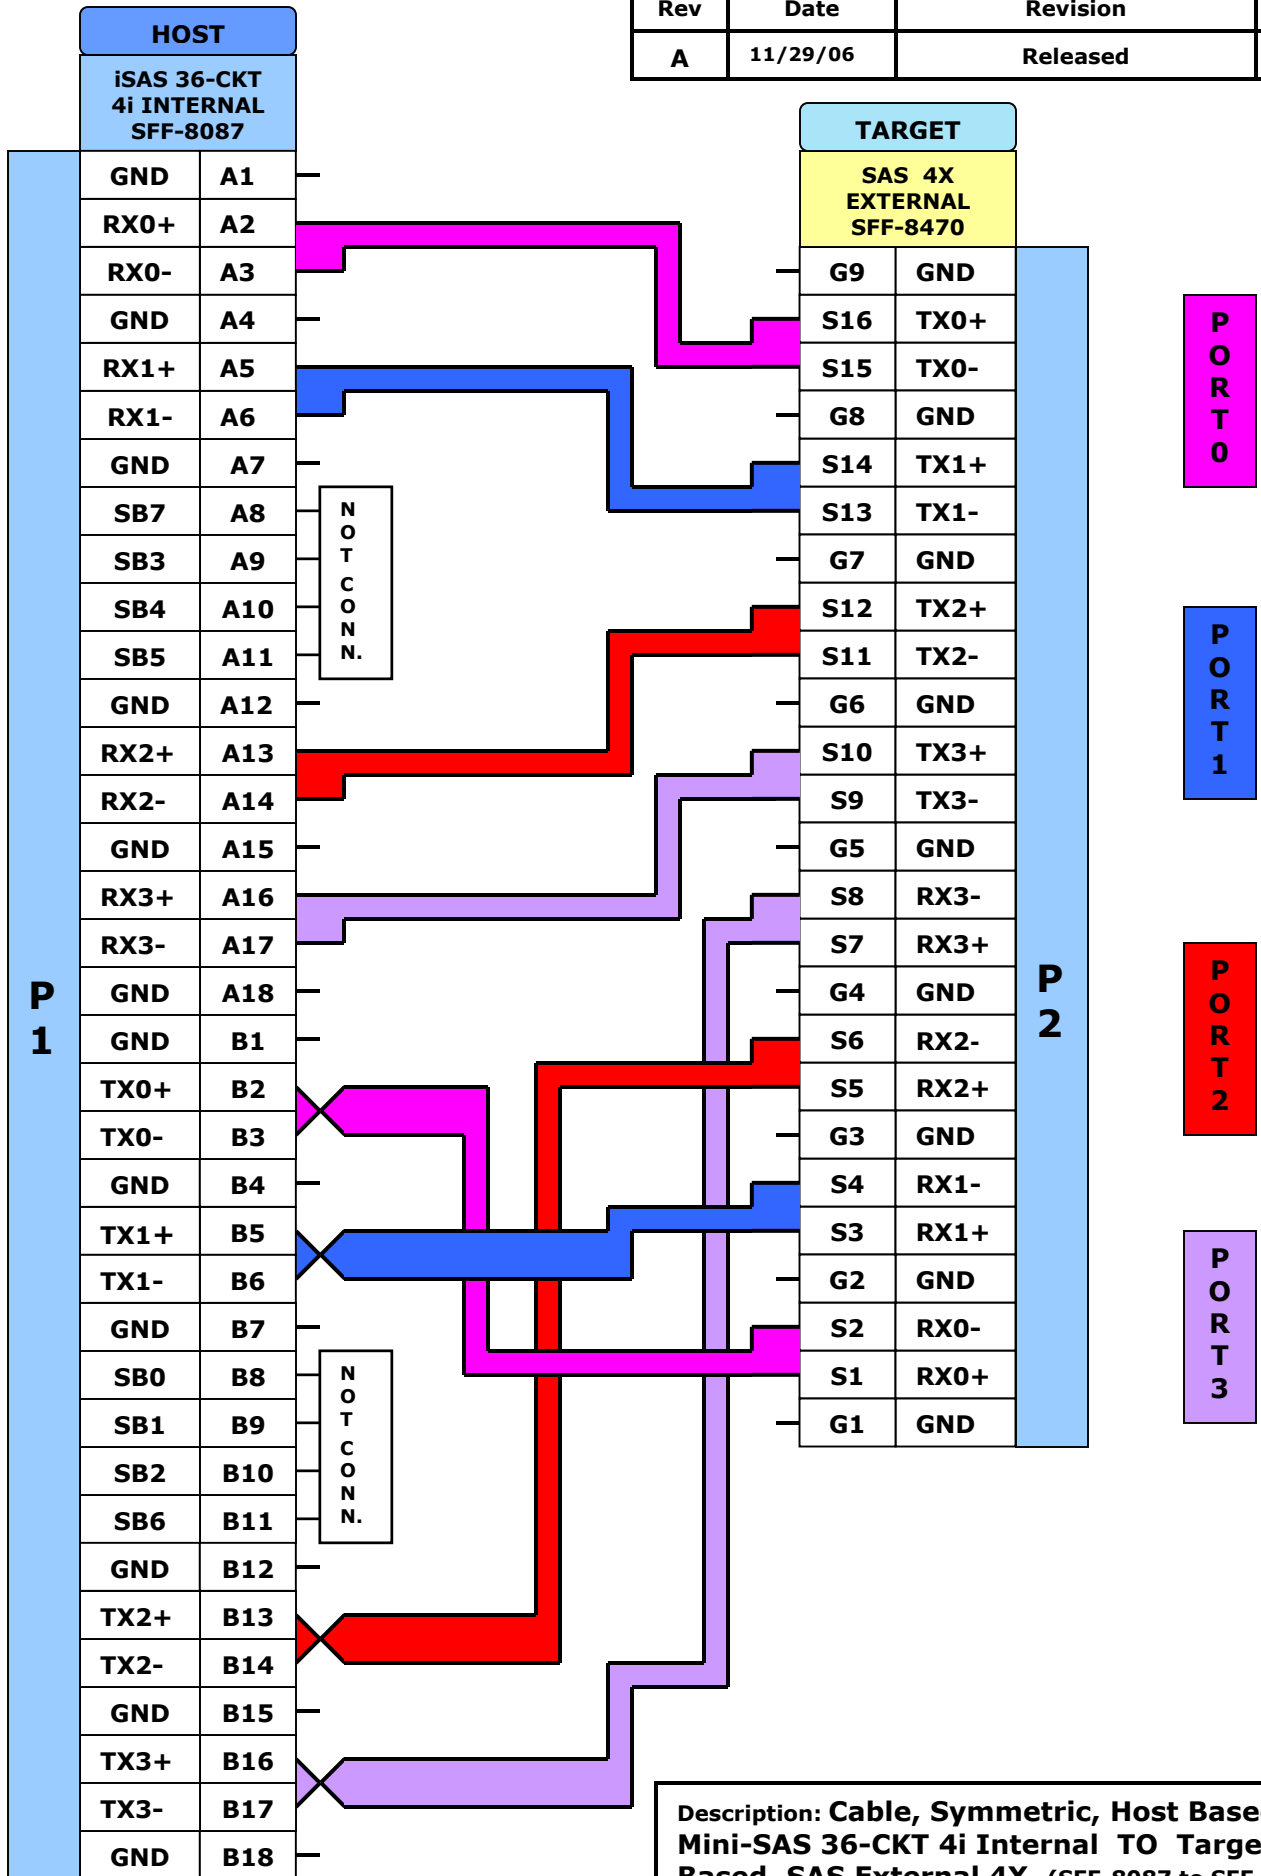

Rev	Date	Revision	ECO
A	11/29/06	Released	N/A

Description: Cable, Symmetric, Host Based Mini-SAS 36-CKT 4i Internal TO Target Based, SAS External 4X (SFF-8087 to SFF-8470)

Drawing No. **iSAS-7370/xm**

Sheet 2 of 2

Rev. A