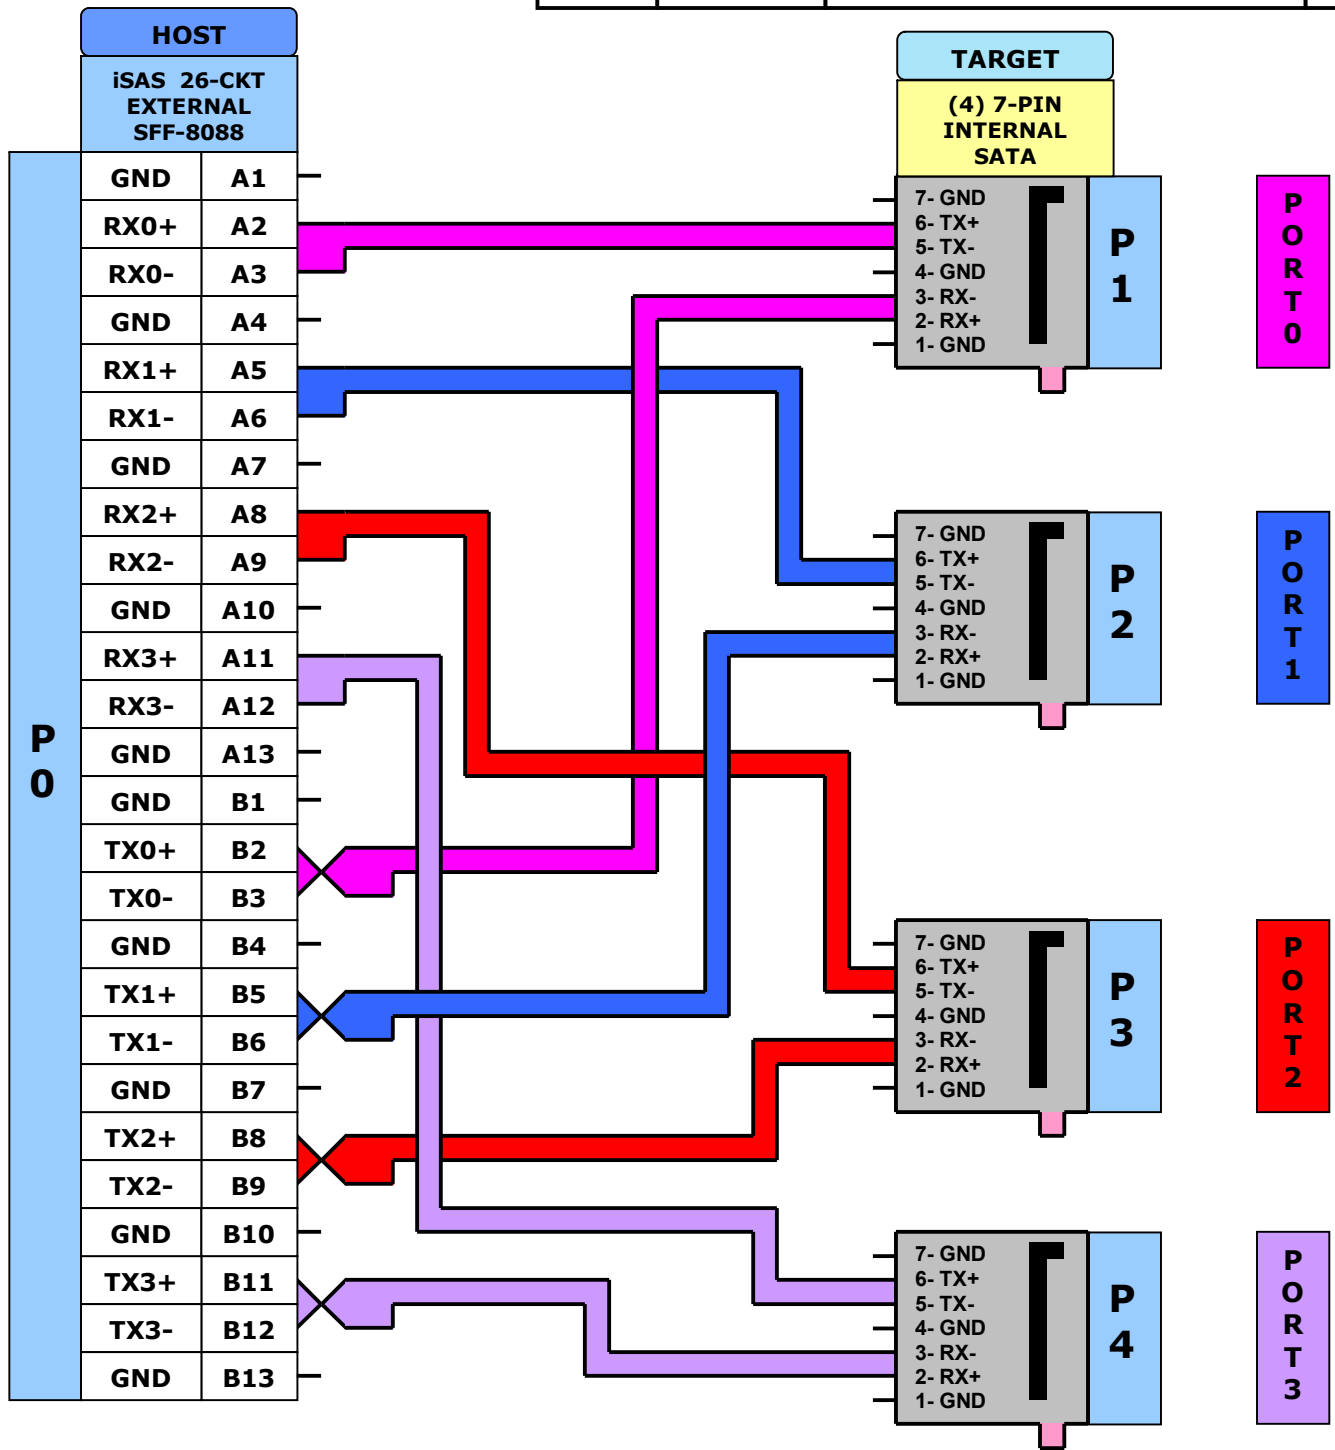

Rev	Date	Revision	ECO
A	12/01/0	Released	N/A

**Description: Cable, Host Based 26-CKT External Mini-SAS, Universal Key TO (4) 7 -Pin SATA (SFF-8088 to SATA)**

.xx=±0.13mm  
.x=± 0.25mm

Drawing No.  
**iSAS-887P-U/xm**

Sheet No.  
**2 of 2**

Rev.  
**A**