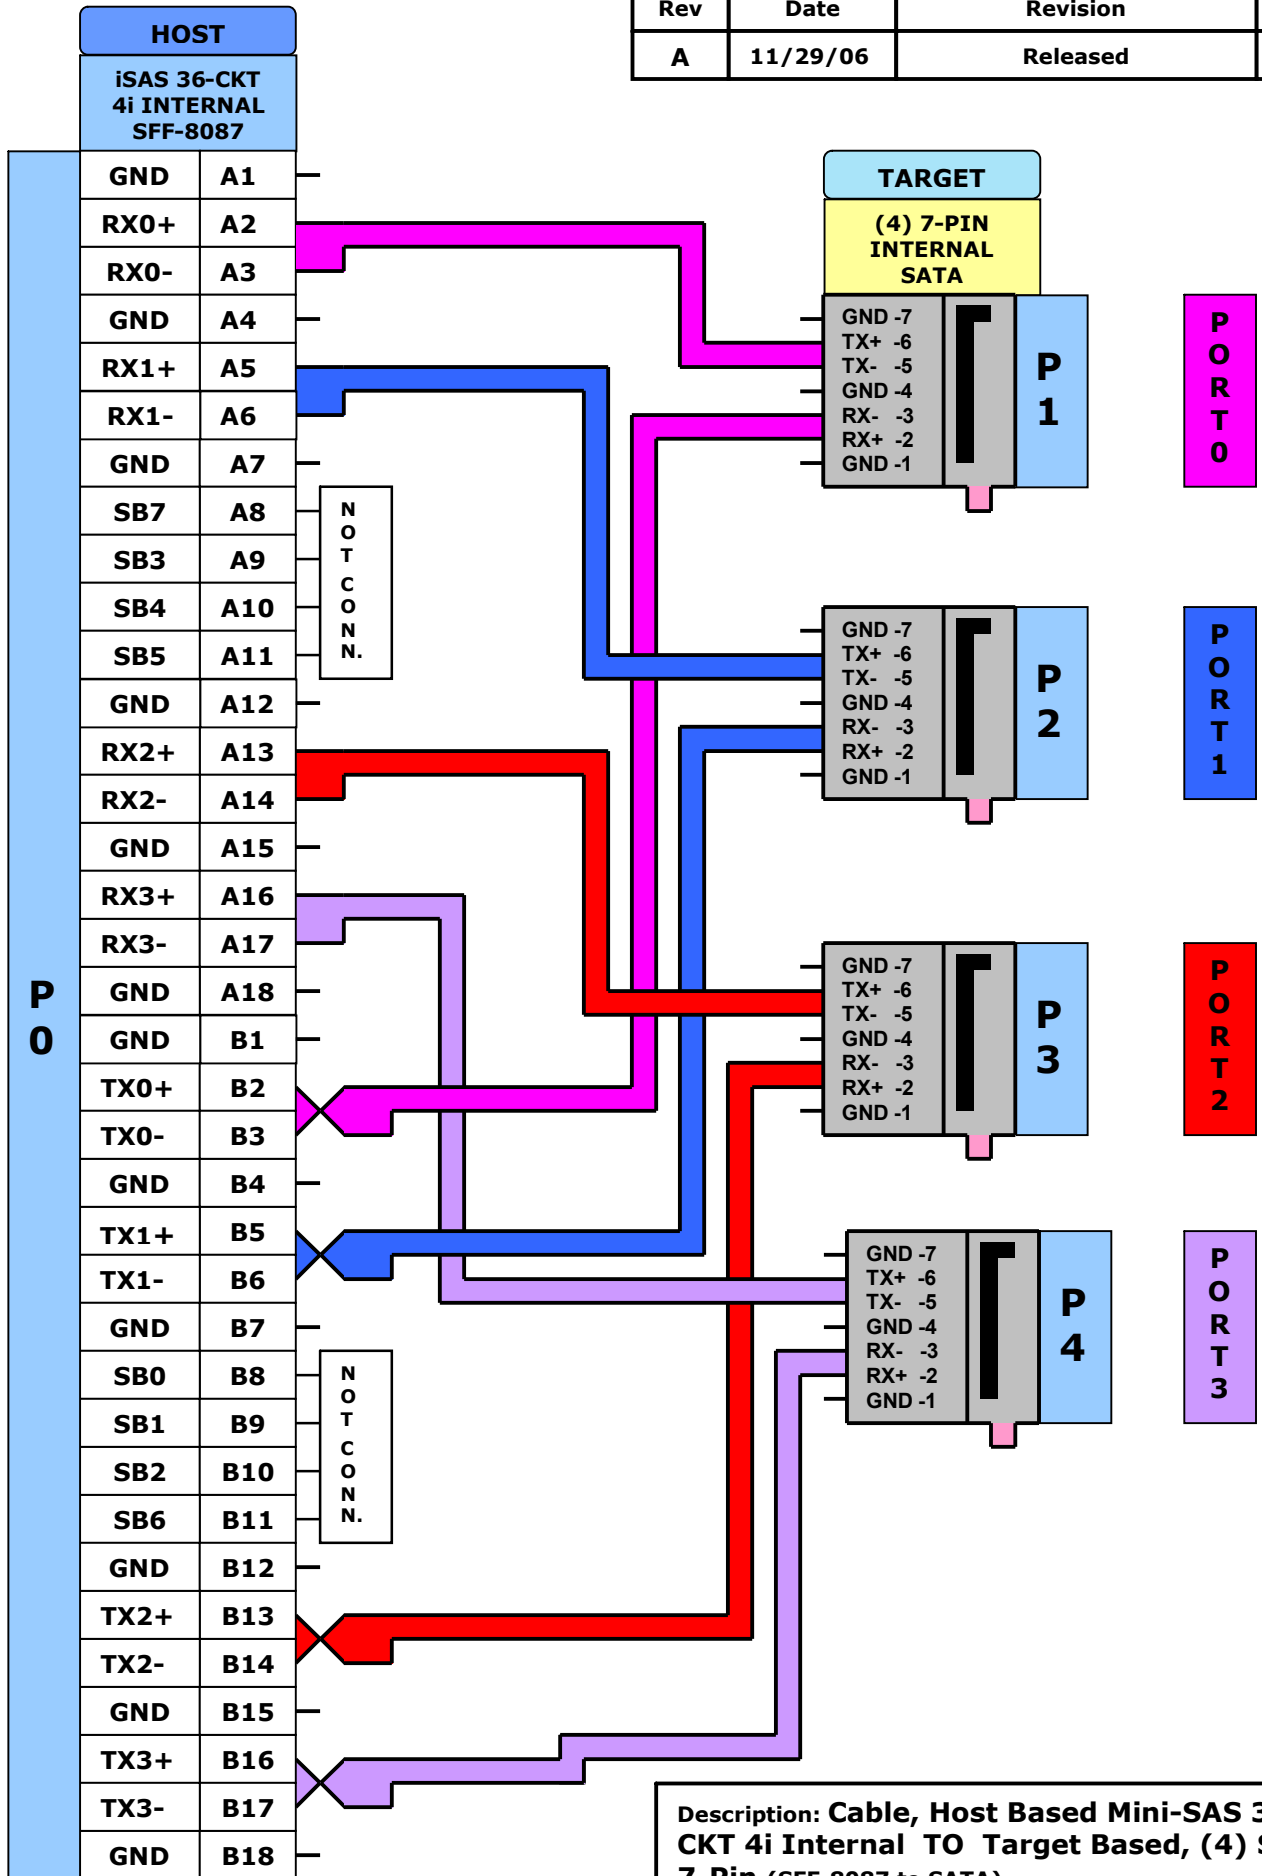

Rev	Date	Revision	ECO
A	11/29/06	Released	N/A

Description: Cable, Host Based Mini-SAS 36-CKT 4i Internal TO Target Based, (4) SATA 7-Pin (SFF-8087 to SATA)

Drawing No.
iSAS-737P/xm

Sheet
2 of 2

Rev.
A