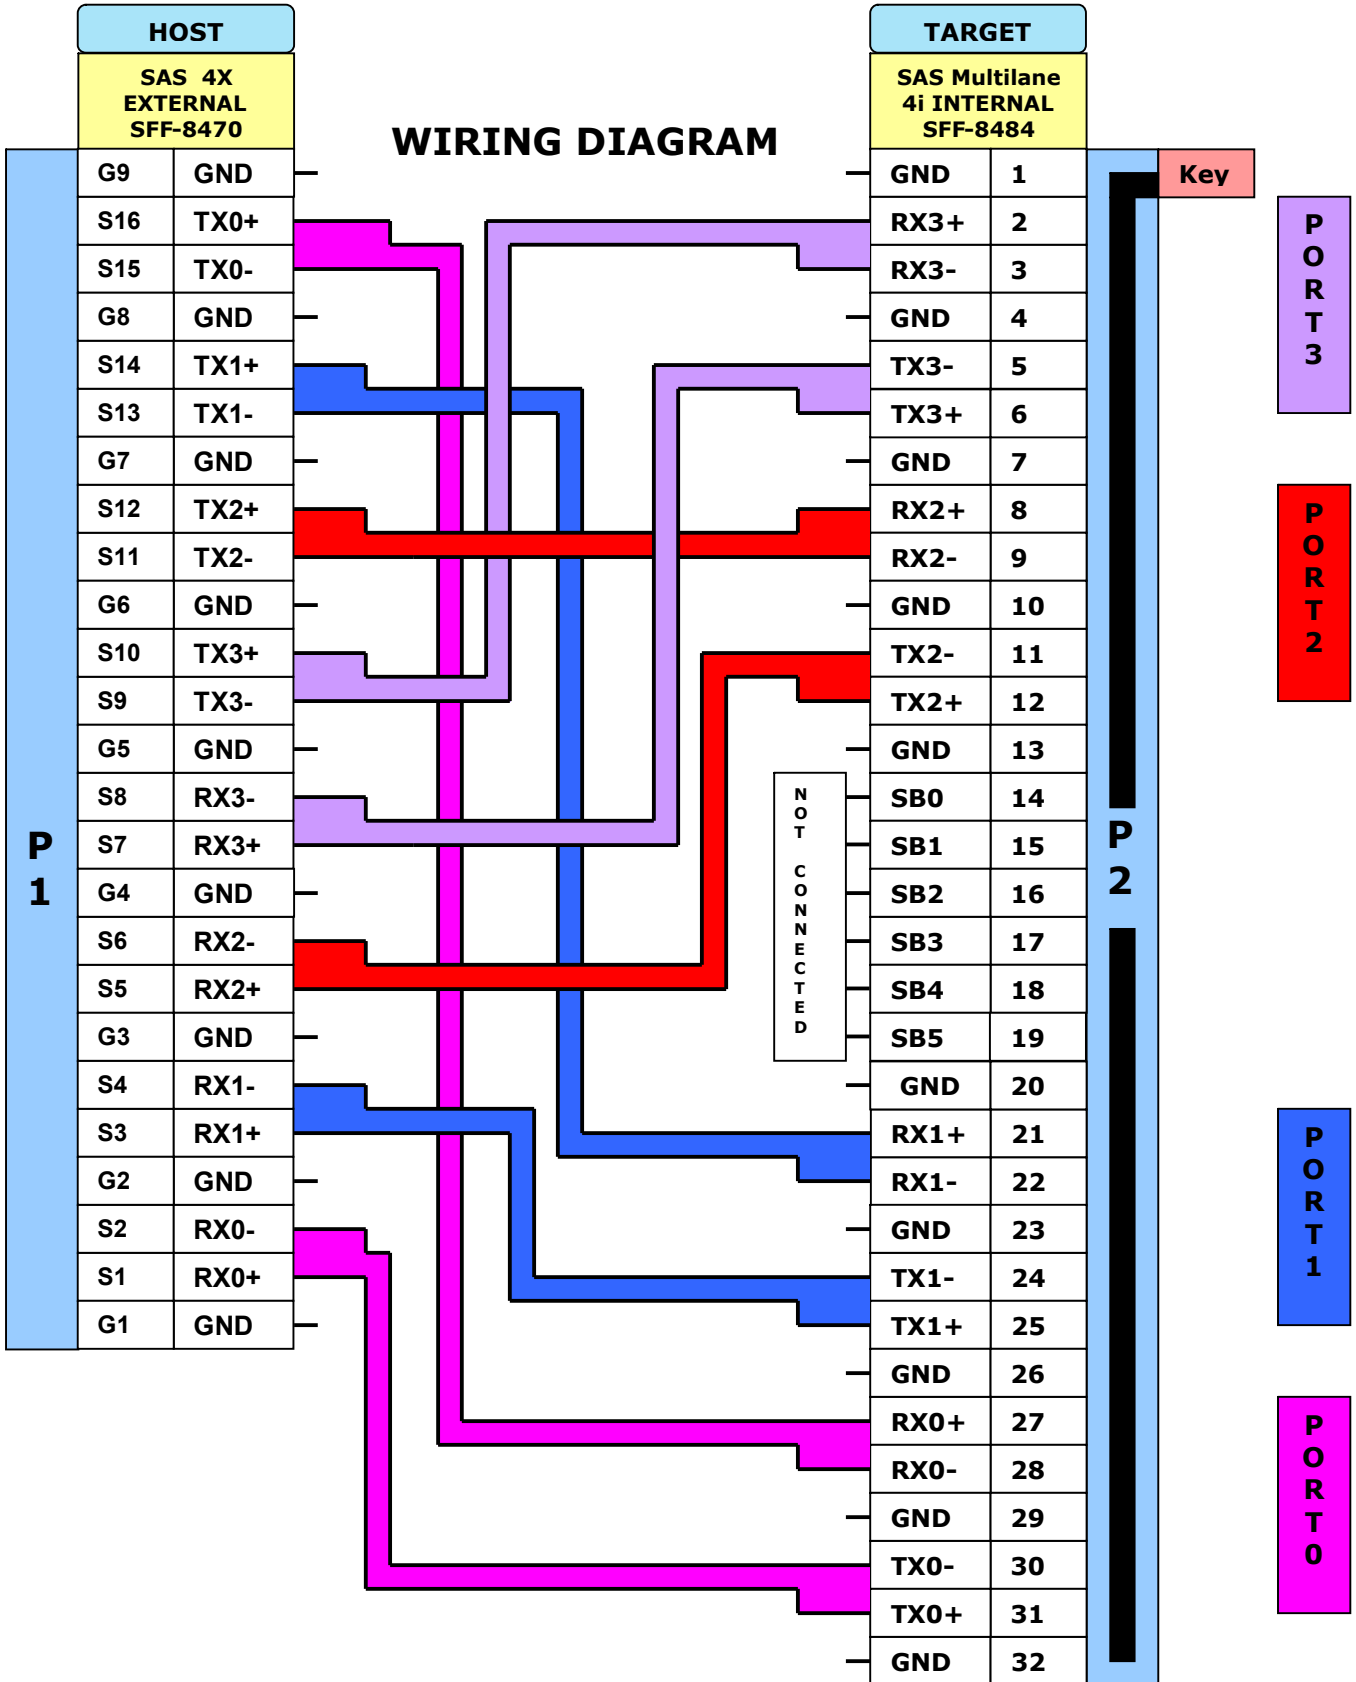

REV	Date:	Revision	ECO
A	11/01/06	Released	N/A

	<b>Description: Cable, Host Based SAS External 4x TO Target Based SAS Internal Multilane 4i, (SFF-8484 to SFF-8470)</b>		
	.xx=±0.13mm .x =± 0.25mm	<b>Drawing No.</b> <b>SAS -7084/xm</b>	<b>Sheet No.</b> 2 of 2