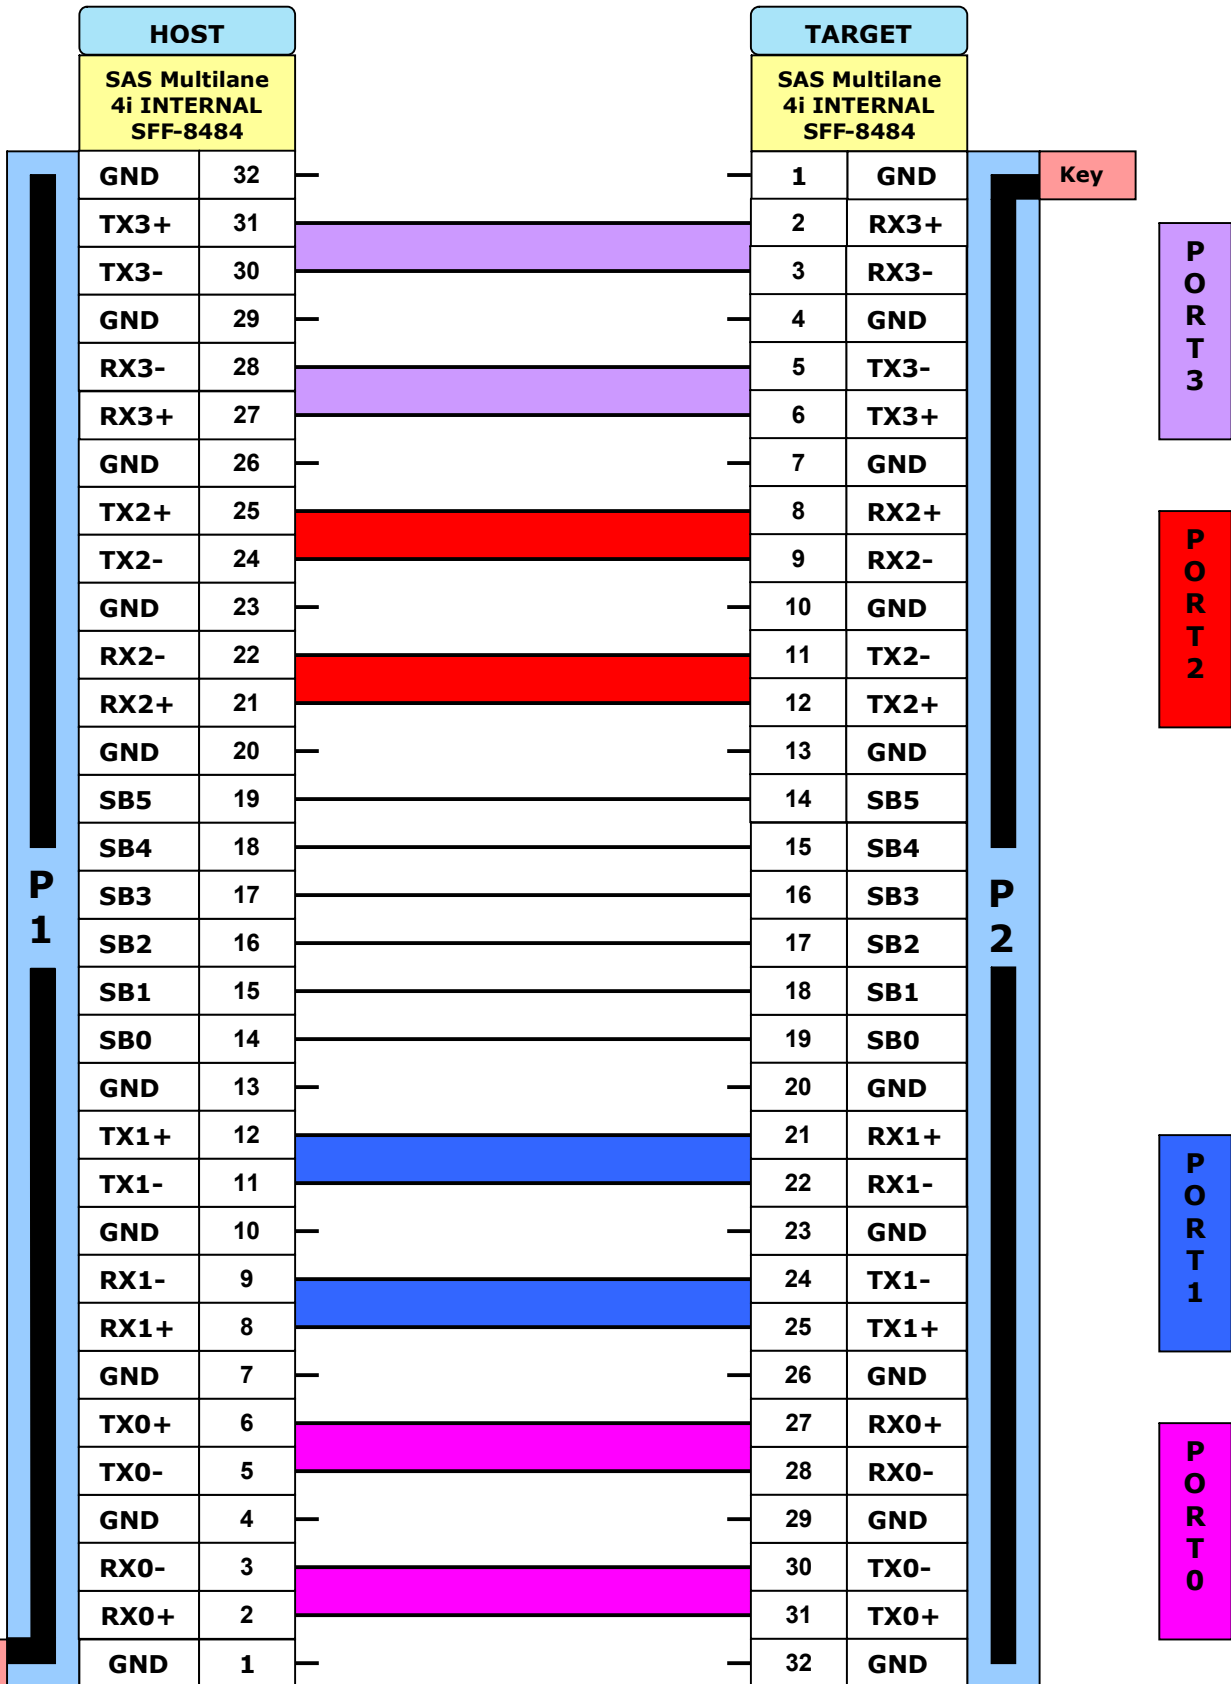

REV	Date:	Revision	ECO
A	11/08/06	Released	N/A

Notes:

Description: Cable, SAS Internal Multilane 4i TO SAS Internal Multilane 4i w/Sidebands (SYMMETRIC SFF-8484)

.xx=±0.13mm  
.x=±0.25mm

Drawing No.  
**SAS-8484/xm**

Sheet No.  
2 of 2

Rev.  
A